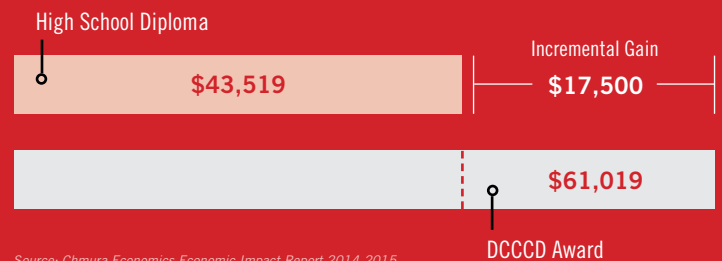

“ Dallas area construction companies are **short 20,000 construction workers** despite wages **rising 35 percent** for most needed trades. ”

- Phil Crone, Dallas Builders Association

Incremental Wage Gains for Program Graduates

Source: Chmura Economics Economic Impact Report 2014-2015

Lack of labor is delaying delivery of a new home by one month and adding **more than \$5,000 in additional cost** to every home built in the DFW area.